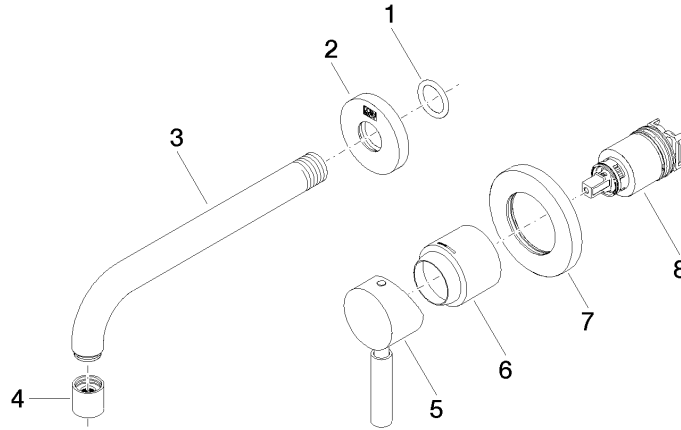

**EDITION PRO Wall-mounted single-lever basin mixer without pop-up waste -
Chrome**

36 812 626

- 200mm projection
- fixed spout
- circular, air-enriched flow
- hole diameter spout 37 mm
- hole diameter single-lever mixer 57 mm
- rosette for spout Ø 55mm
- rosette for mixer Ø 78mm
- max. flow 7 l/min
- lead-free

	Chrome	36 812 626-00
	Matte Black	36 812 626-33
	Brushed Chrome	36 812 626-93

Required miscellaneous

EDITION PRO Concealed wall-mounted single-lever mixer mixer on right - 35 870 970 90

- max. recess depth 95 mm
- min. recess depth 80 mm

**EDITION PRO Wall-mounted single-lever basin mixer without pop-up waste -
Chrome**

36 812 626
mm [inches]

Flow rate chart

Certificates

WRAS_2107048. LGA_9280.

**EDITION PRO Wall-mounted single-lever basin mixer without pop-up waste -
Chrome**

36 812 626

Spare parts list

No.	Item Number	Name	Quantity used	Delivery time
1	90 14 10 026 00 90	seal	1	2
2	09 27 22 503-00	rosette	1	10
3	04 28 22 116 10-00	spout	1	10
4	90 23 01 019 00-00	aerator	1	10
5	90 20 62 040 00-00	handle	1	10
6	09 11 02 522-00	cover	1	10
7	90 27 62 011 00-00	rosette	1	10
8	90 15 05 064 01 90	cartridge	1	2